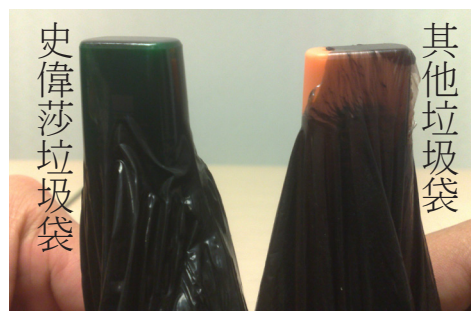

徹底解決垃圾袋常見問題

Thoroughgoing solve the common problems of trash bag

超強韌質料

Highly stretched strength material

輕鬆打結

Tie up easily

比其他垃圾袋強韌多約 40%
40% higher stretched strength than
regular trash bag

- 適用於餐廳, 酒樓, 酒店, 學校, 寫字樓, 醫院, 俱樂部, 電影院, 購物商場, 洗手間, 院舍 ... 等
- Suitable for Restaurants, Hotels, Schools, Office Building, Hospital, Club House, Cinema, Shopping Mall, Restroom, Health Club...etc.